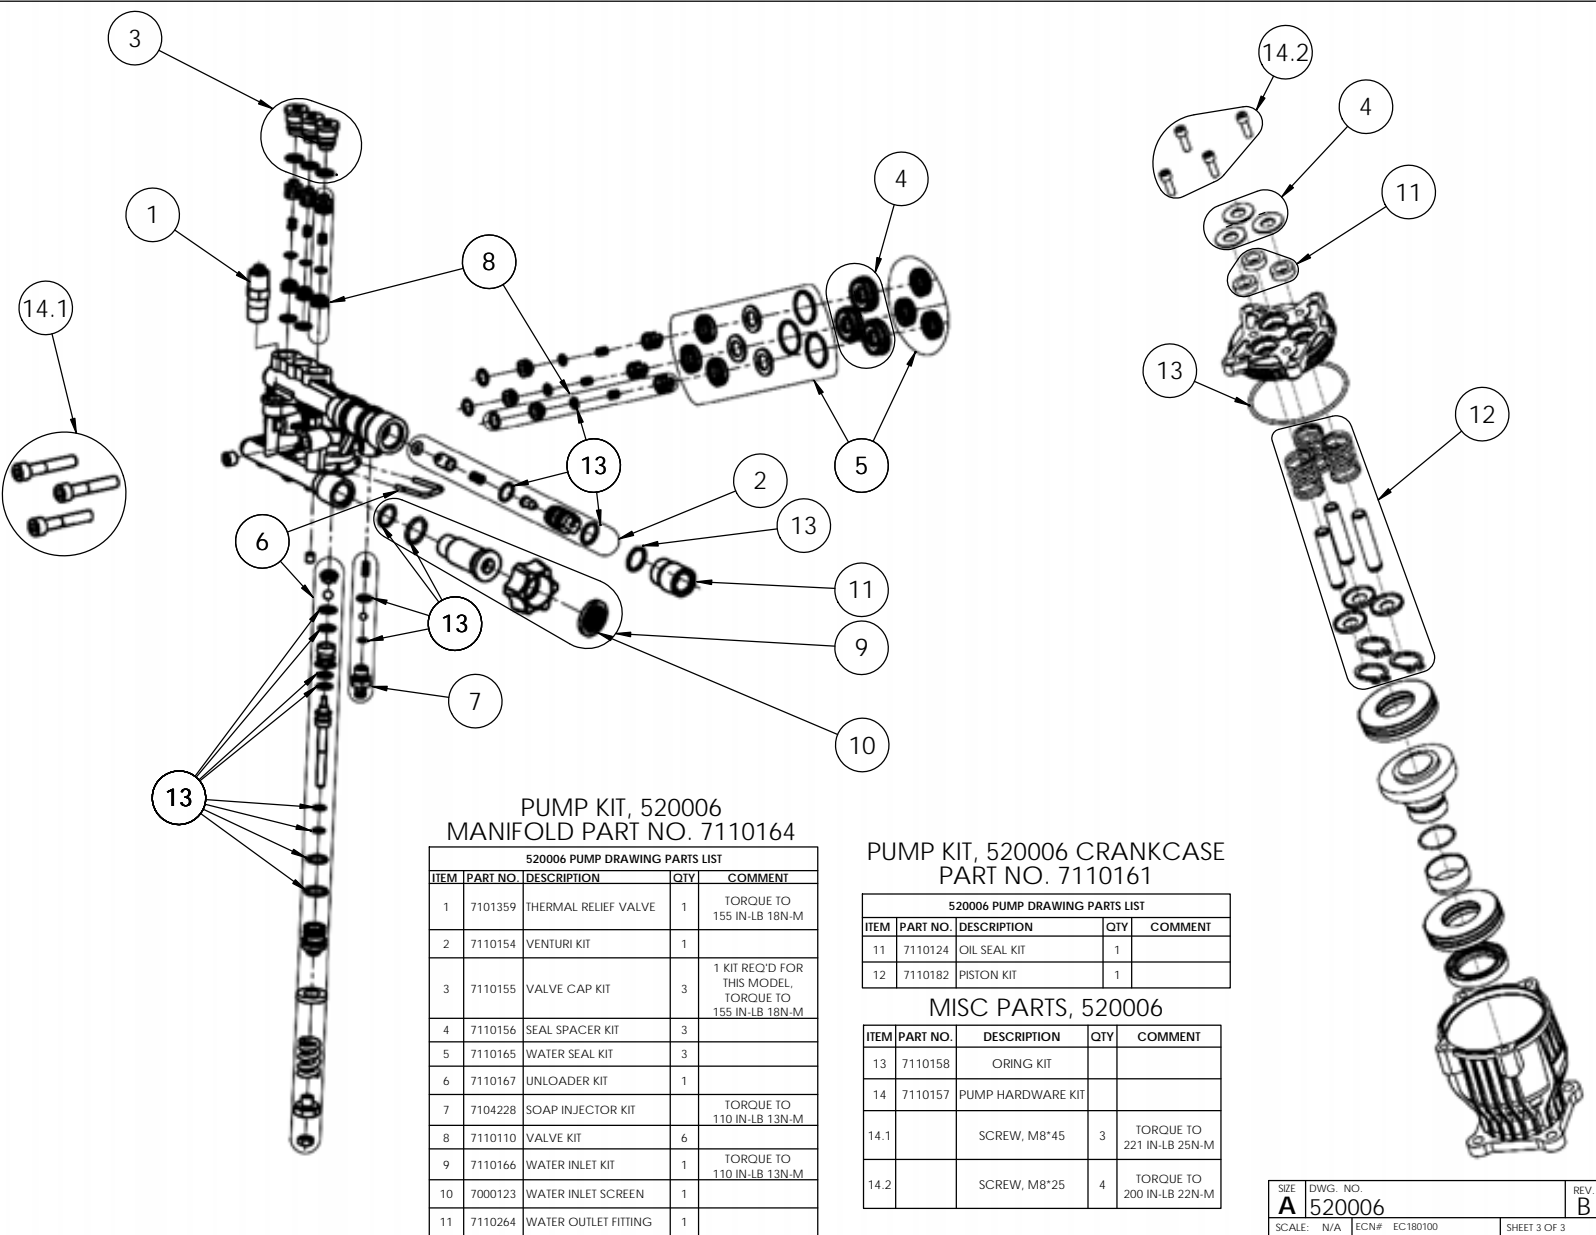

FNA-GROUP

1265 INDUSTRIAL STREET, DECATUR, AR 72722

TITLE:

OEM HORIZONTAL AXIAL PUMPS 520004 520006

SIZE	DWG. NO.	REV.
A	520004 520006	B
SCALE:	N/A	ECN# EC180100

SHEET 1 OF 3

Version: 2018

PUMP KIT, 520004
MANIFOLD PART NO. 7110163

520004 PUMP DRAWING PARTS LIST				
ITEM	PART NO.	DESCRIPTION	QTY	COMMENT
1	71101359	THERMAL RELIEF VALVE	1	TORQUE TO 155 IN-LB 18N-M
2	7110154	VENTURI KIT	1	
3	7110155	VALVE CAP KIT	3	1 KIT REQ'D FOR THIS MODEL, TORQUE TO 155 IN-LB 18N-M
4	7110156	SEAL SPACER KIT	3	
5	7110165	WATER SEAL KIT	3	
6	7110167	UNLOADER KIT	1	
7	7104228	SOAP INJECTOR KIT		TORQUE TO 110 IN-LB 13N-M
8	7110110	VALVE KIT	6	
9	7110166	WATER INLET KIT	1	TORQUE TO 110 IN-LB 13N-M
10	7000123	WATER INLET SCREEN	1	
11	7110264	WATER OUTLET FITTING	1	

PUMP KIT, 520004 CRANKCASE
PART NO. 7110160

520004 PUMP DRAWING PARTS LIST				
ITEM	PART NO.	DESCRIPTION	QTY	COMMENT
11	7110124	OIL SEAL KIT	1	
12	7110182	PISTON KIT	1	

MISC PARTS, 520004

ITEM	PART NO.	DESCRIPTION	QTY	COMMENT
13	7110158	ORING KIT		
14	7110157	PUMP HARDWARE KIT		
14.1		SCREW, M8*45	3	TORQUE TO 221 IN-LB 25N-M
14.2		SCREW, M8*25	4	TORQUE TO 200 IN-LB 22N-M

PUMP KIT, 520006
MANIFOLD PART NO. 7110164

520006 PUMP DRAWING PARTS LIST				
ITEM	PART NO.	DESCRIPTION	QTY	COMMENT
1	71101359	THERMAL RELIEF VALVE	1	TORQUE TO 155 IN-LB 18N-M
2	7110154	VENTURI KIT	1	
3	7110155	VALVE CAP KIT	3	1 KIT REQ'D FOR THIS MODEL, TORQUE TO 155 IN-LB 18N-M
4	7110156	SEAL SPACER KIT	3	
5	7110165	WATER SEAL KIT	3	
6	7110167	UNLOADER KIT	1	
7	7104228	SOAP INJECTOR KIT		TORQUE TO 110 IN-LB 13N-M
8	7110110	VALVE KIT	6	
9	7110166	WATER INLET KIT	1	TORQUE TO 110 IN-LB 13N-M
10	7000123	WATER INLET SCREEN	1	
11	7110264	WATER OUTLET FITTING	1	