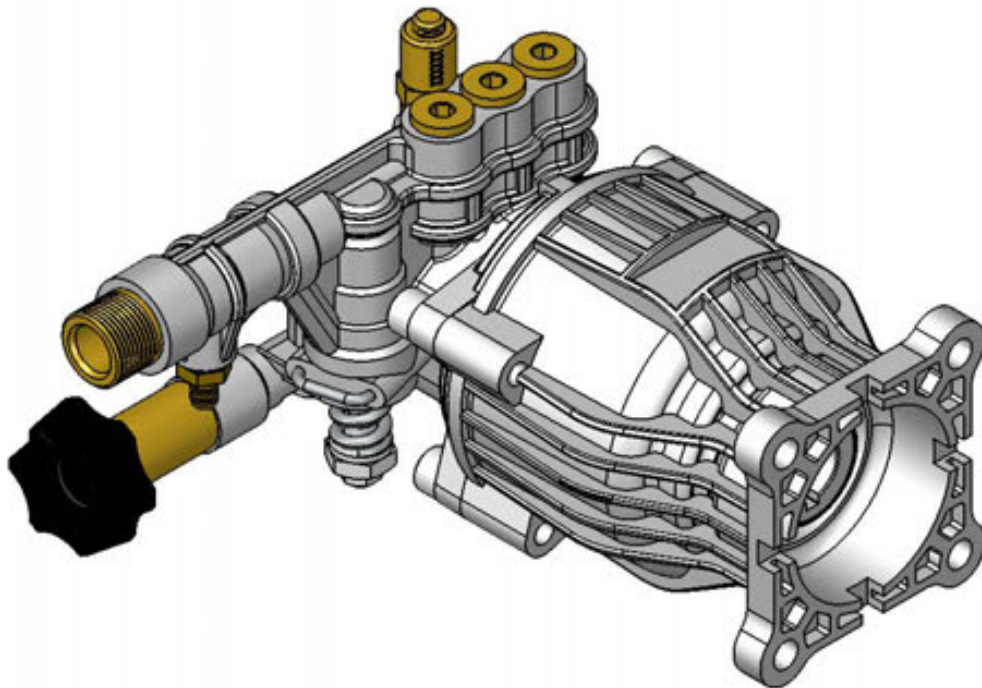

OEM HORIZONTAL AXIAL PUMP IPL

PUMPS COVERED IN THIS IPL

520004

520006

	NAME	DATE
DRAWN	JHS	AUG 2017
CHECKED	DH/OSW	AUG 2017
ENG APPR.	OSW	AUG 2017
MFG APPR.	-	-
Q.A. APPR.	-	-
SERVICE APPR.	DH	AUG 2017

PROPRIETARY AND CONFIDENTIAL
 THE INFORMATION CONTAINED IN THIS DRAWING IS THE SOLE PROPERTY OF FNA-GROUP. ANY REPRODUCTION IN PART OR AS A WHOLE WITHOUT THE WRITTEN PERMISSION OF FNA-GROUP IS PROHIBITED.

FNA-GROUP

1265 INDUSTRIAL STREET, DECATUR, AR 72722

TITLE:

OEM HORIZONTAL AXIAL PUMPS 520004 520006

SIZE	DWG. NO.	REV.
A	520004 520006	B
SCALE:	N/A	ECN# EC180100

SHEET 1 OF 3

Version: 2018

PUMP KIT, 520004
MANIFOLD PART NO. 7110163

520004 PUMP DRAWING PARTS LIST				
ITEM	PART NO.	DESCRIPTION	QTY	COMMENT
1	71101359	THERMAL RELIEF VALVE	1	TORQUE TO 155 IN-LB 18N-M
2	7110154	VENTURI KIT	1	
3	7110155	VALVE CAP KIT	3	1 KIT REQ'D FOR THIS MODEL, TORQUE TO 155 IN-LB 18N-M
4	7110156	SEAL SPACER KIT	3	
5	7110165	WATER SEAL KIT	3	
6	7110167	UNLOADER KIT	1	
7	7104228	SOAP INJECTOR KIT		TORQUE TO 110 IN-LB 13N-M
8	7110110	VALVE KIT	6	
9	7110166	WATER INLET KIT	1	TORQUE TO 110 IN-LB 13N-M
10	7000123	WATER INLET SCREEN	1	
11	7110264	WATER OUTLET FITTING	1	

PUMP KIT, 520004 CRANKCASE
PART NO. 7110160

520004 PUMP DRAWING PARTS LIST				
ITEM	PART NO.	DESCRIPTION	QTY	COMMENT
11	7110124	OIL SEAL KIT	1	
12	7110182	PISTON KIT	1	

MISC PARTS, 520004

ITEM	PART NO.	DESCRIPTION	QTY	COMMENT
13	7110158	ORING KIT		
14	7110157	PUMP HARDWARE KIT		
14.1		SCREW, M8*45	3	TORQUE TO 221 IN-LB 25N-M
14.2		SCREW, M8*25	4	TORQUE TO 200 IN-LB 22N-M