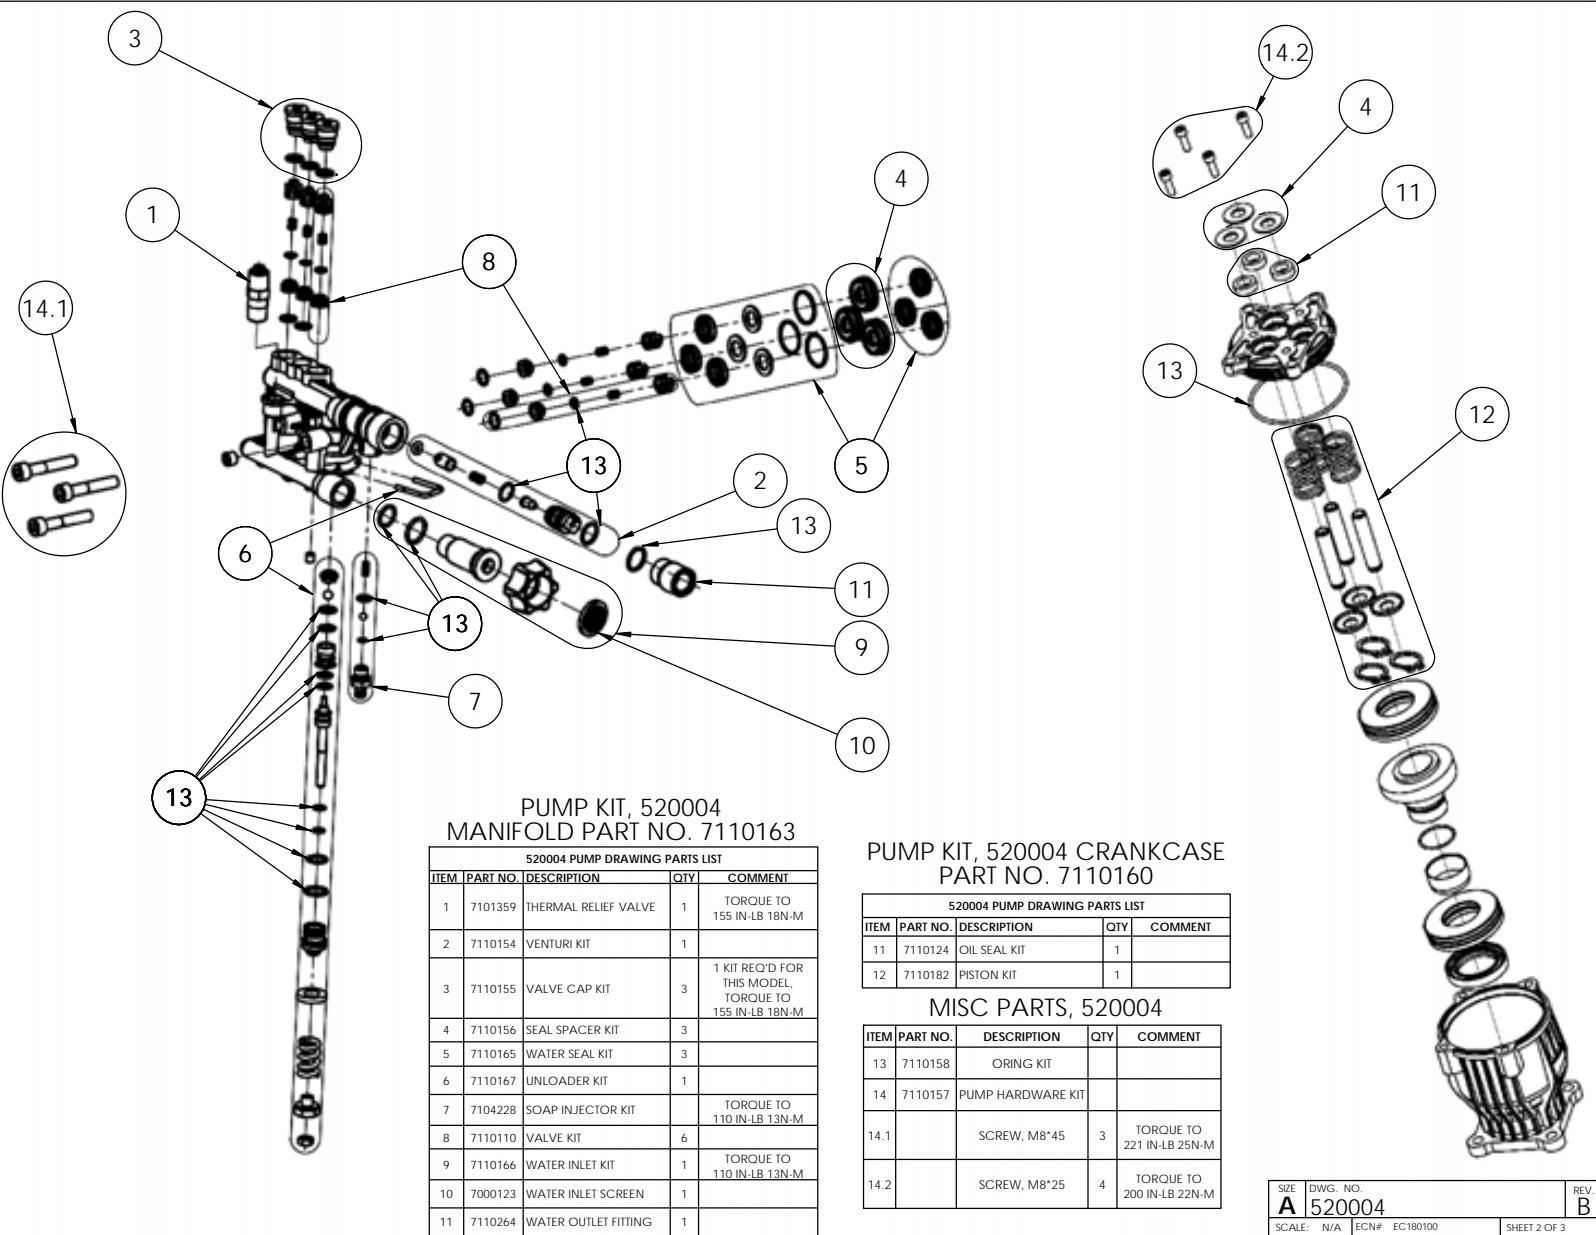

FNA-GROUP

1265 INDUSTRIAL STREET, DECATUR, AR 72722

TITLE:

OEM HORIZONTAL AXIAL PUMPS 520004 520006

SIZE	DWG. NO.	REV.
A	520004 520006	B
SCALE:	N/A	ECN# EC180100

SHEET 1 OF 3

Version: 2018

PUMP KIT, 520004
MANIFOLD PART NO. 7110163

520004 PUMP DRAWING PARTS LIST				
ITEM	PART NO.	DESCRIPTION	QTY	COMMENT
1	71101359	THERMAL RELIEF VALVE	1	TORQUE TO 155 IN-LB 18N-M
2	7110154	VENTURI KIT	1	
3	7110155	VALVE CAP KIT	3	1 KIT REQ'D FOR THIS MODEL, TORQUE TO 155 IN-LB 18N-M
4	7110156	SEAL SPACER KIT	3	
5	7110165	WATER SEAL KIT	3	
6	7110167	UNLOADER KIT	1	
7	7104228	SOAP INJECTOR KIT		TORQUE TO 110 IN-LB 13N-M
8	7110110	VALVE KIT	6	
9	7110166	WATER INLET KIT	1	TORQUE TO 110 IN-LB 13N-M
10	7000123	WATER INLET SCREEN	1	
11	7110264	WATER OUTLET FITTING	1	

PUMP KIT, 520004 CRANKCASE
PART NO. 7110160

520004 PUMP DRAWING PARTS LIST				
ITEM	PART NO.	DESCRIPTION	QTY	COMMENT
11	7110124	OIL SEAL KIT	1	
12	7110182	PISTON KIT	1	

MISC PARTS, 520004

ITEM	PART NO.	DESCRIPTION	QTY	COMMENT
13	7110158	ORING KIT		
14	7110157	PUMP HARDWARE KIT		
14.1		SCREW, M8*45	3	TORQUE TO 221 IN-LB 25N-M
14.2		SCREW, M8*25	4	TORQUE TO 200 IN-LB 22N-M

PUMP KIT, 520006
MANIFOLD PART NO. 7110164

520006 PUMP DRAWING PARTS LIST				
ITEM	PART NO.	DESCRIPTION	QTY	COMMENT
1	71101359	THERMAL RELIEF VALVE	1	TORQUE TO 155 IN-LB 18N-M
2	7110154	VENTURI KIT	1	
3	7110155	VALVE CAP KIT	3	1 KIT REQ'D FOR THIS MODEL, TORQUE TO 155 IN-LB 18N-M
4	7110156	SEAL SPACER KIT	3	
5	7110165	WATER SEAL KIT	3	
6	7110167	UNLOADER KIT	1	
7	7104228	SOAP INJECTOR KIT		TORQUE TO 110 IN-LB 13N-M
8	7110110	VALVE KIT	6	
9	7110166	WATER INLET KIT	1	TORQUE TO 110 IN-LB 13N-M
10	7000123	WATER INLET SCREEN	1	
11	7110264	WATER OUTLET FITTING	1	