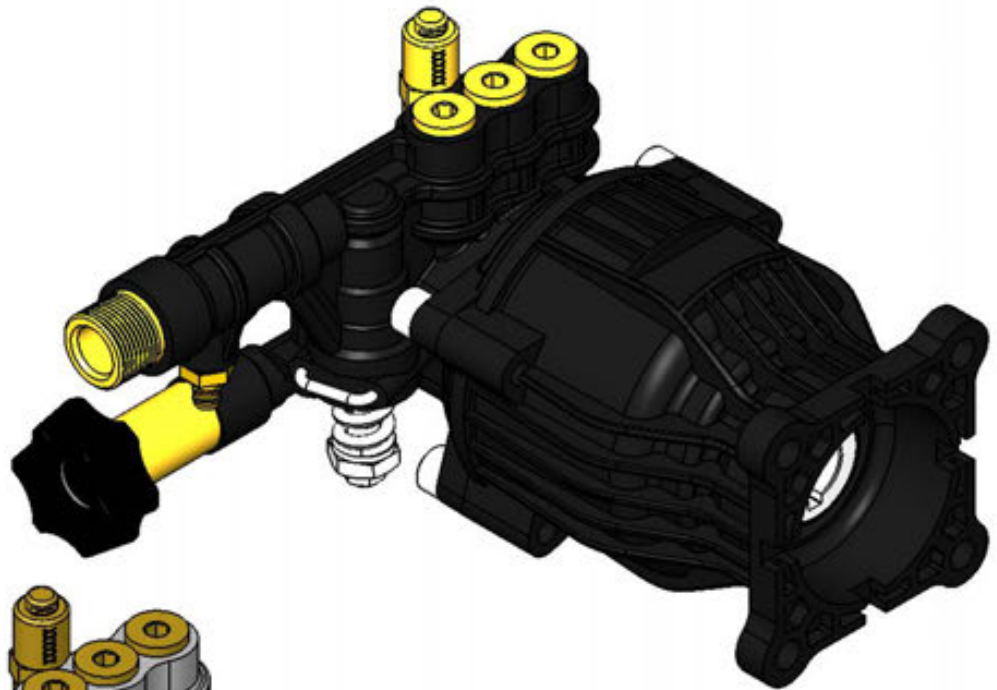

OEM HORIZONTAL AXIAL PUMP IPL

PUMPS COVERED IN THIS IPL

520004

520006

	NAME	DATE
DRAWN	JHS	AUG 2017
CHECKED	DH/OSW	AUG 2017
ENG APPR.	OSW	AUG 2017
MFG APPR.	-	-
Q.A. APPR.	-	-
SERVICE APPR.	DH	AUG 2017

PROPRIETARY AND CONFIDENTIAL
THE INFORMATION CONTAINED IN THIS DRAWING IS THE SOLE PROPERTY OF FNA-GROUP. ANY REPRODUCTION IN PART OR AS A WHOLE WITHOUT THE WRITTEN PERMISSION OF FNA-GROUP IS PROHIBITED.

FNA-GROUP

1265 INDUSTRIAL STREET, DECATUR, AR 72722

TITLE:

OEM HORIZONTAL AXIAL PUMPS 520004 520006

SIZE	DWG. NO.	REV.
A	520004 520006	B
SCALE:	N/A	ECN# EC180100

SHEET 1 OF 3

Version: 2018